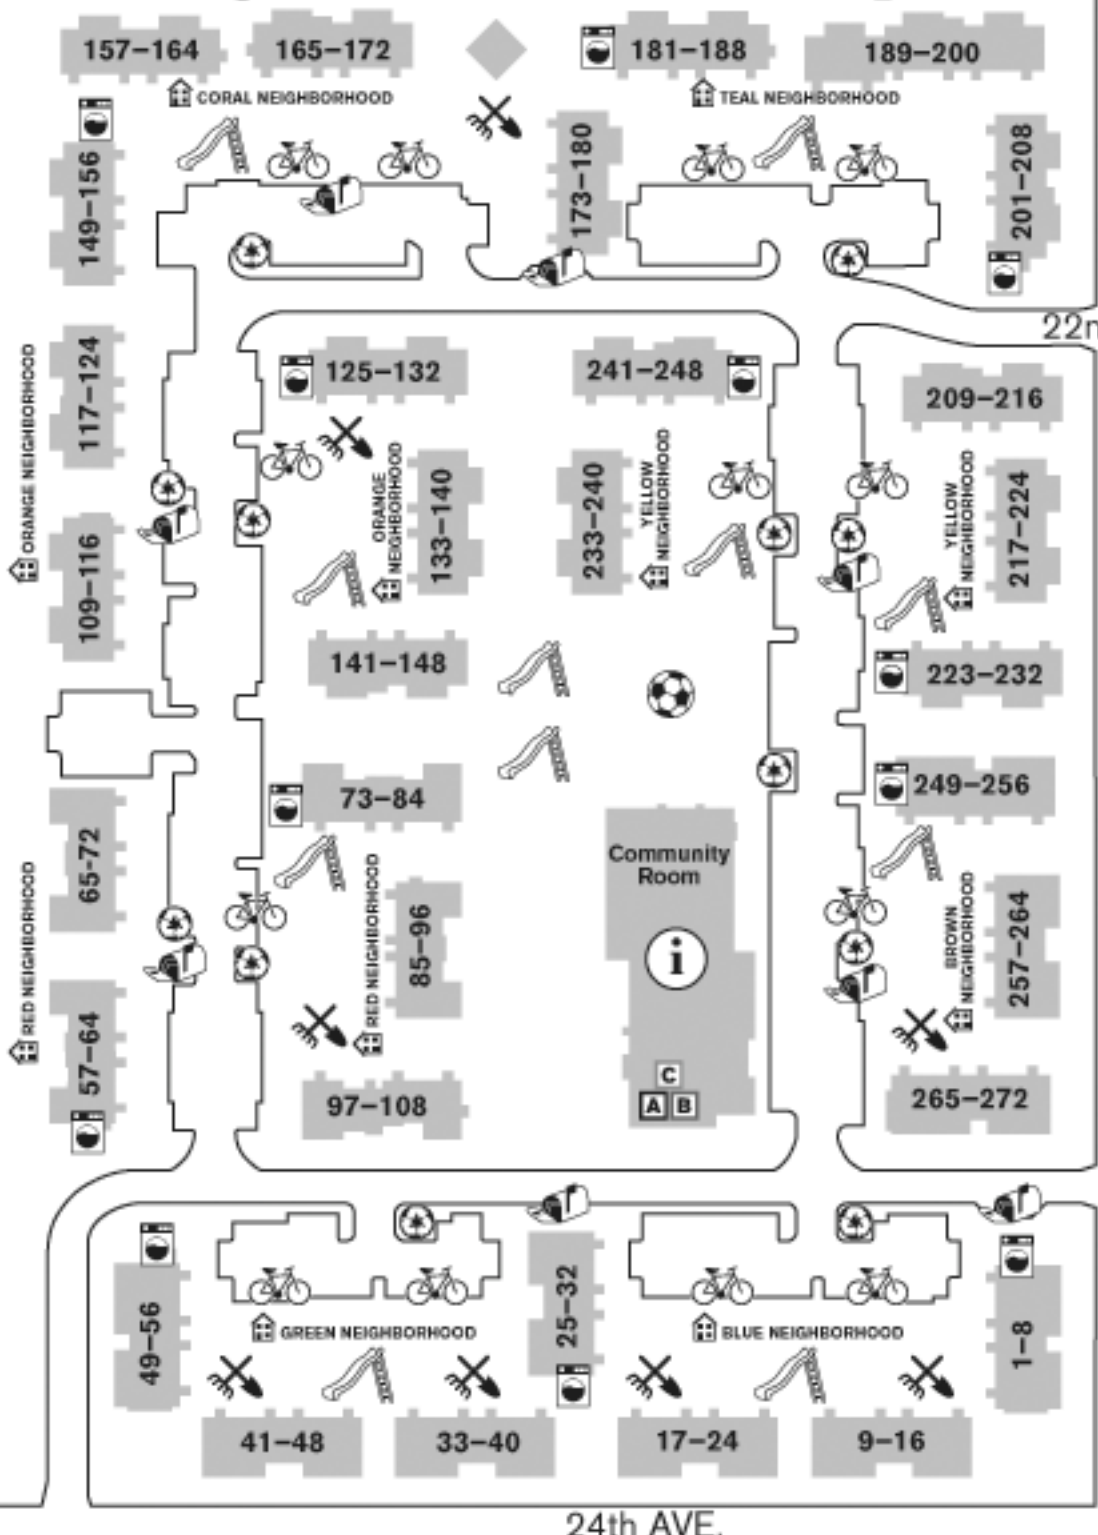

Spencer View 2250 Patterson St.

Apartment specifications
on back of map

Area Office

Bus Stop

Bike Rack

Community Garden

Daycare Co-op

Garbage/Recycling

Laundry Room

Mail Box

Playing Field

Playground

Playing Field and South Eugene High School

Amazon Track, Baseball Fields,
and Sand Court Volleyball

UO
less than
1 mile

22nd Ave.

PATTERSON ST.

24th AVE.

Amazon Park, Tennis Courts,
Playing Fields

Roosevelt
Middle School