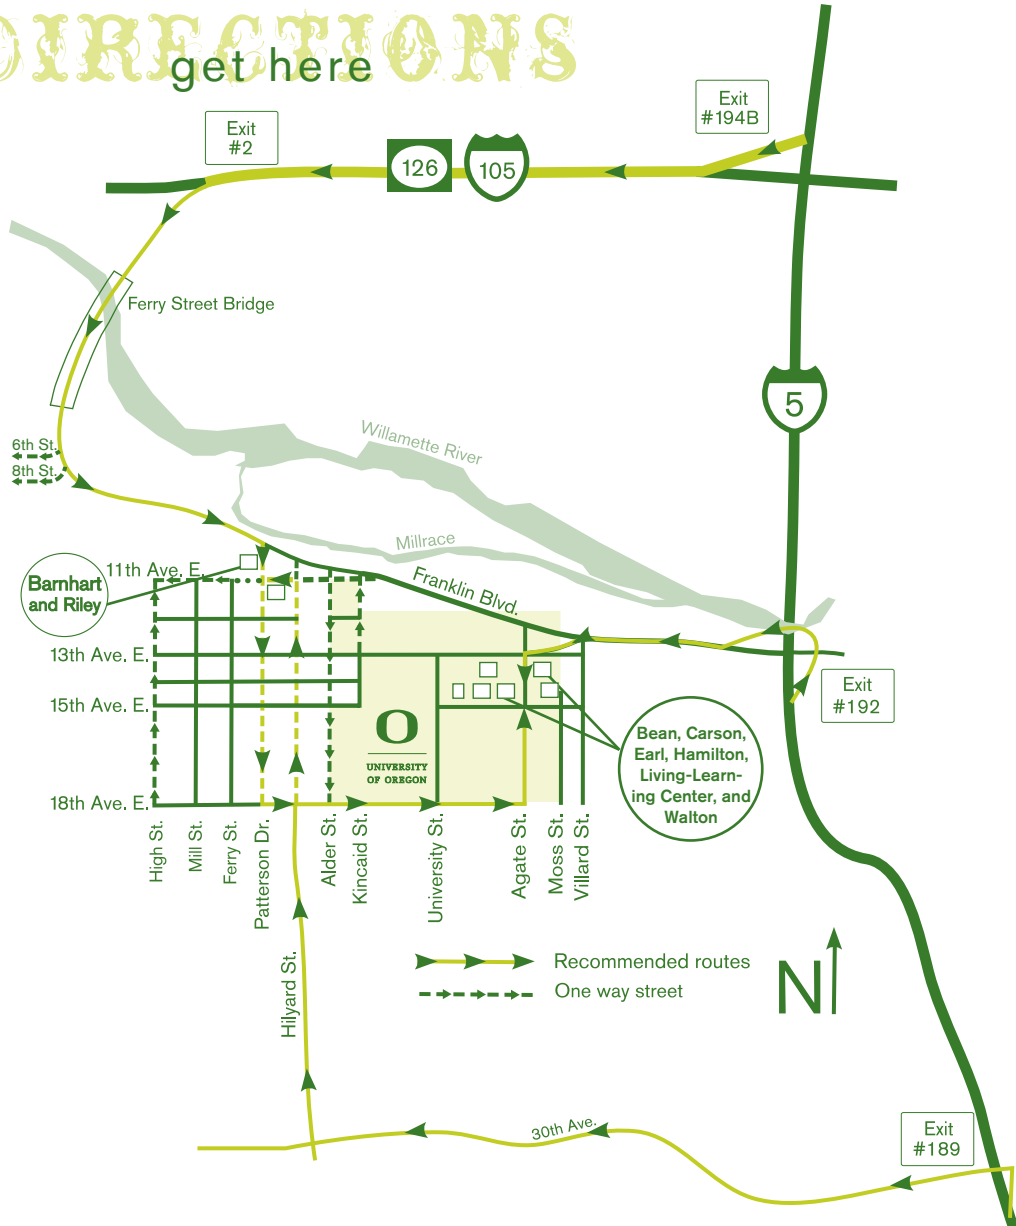

DIRECTIONS

get here

Since Franklin Boulevard and Agate Street get very busy, you may consider taking a slightly less congested route: 30th Avenue, 18th Avenue East, Patterson Drive, 13th Avenue East, Northbound Agate, and Villard Street are all possibilities.

Also, if you are accessing campus via westbound Franklin Boulevard, you must turn at the light onto 13th Avenue, then left onto Agate Street.

Eugene Area road construction updates are available at:
www.keepusmoving.info/