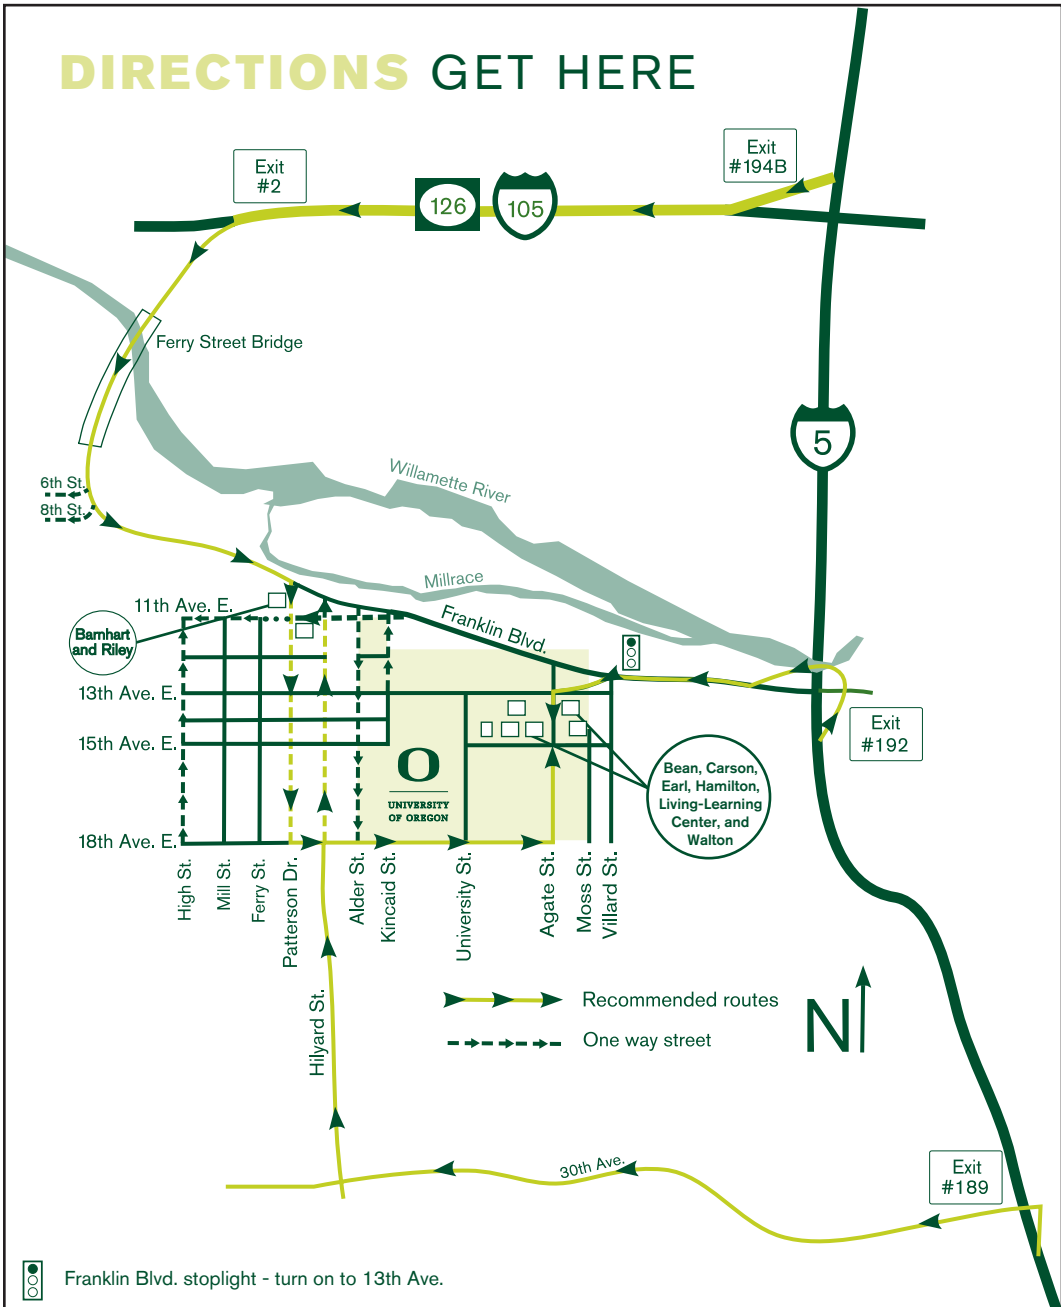

DIRECTIONS GET HERE

Exit #2

126 105

Exit #194B

5

6th St.
8th St.

Ferry Street Bridge

Willamette River

Millrace

Barnhart and Riley

11th Ave. E.

13th Ave. E.

15th Ave. E.

18th Ave. E.

Franklin Blvd.

UNIVERSITY OF OREGON

University St.

Agate St.

Moss St.

Villard St.

Hillyard St.

30th Ave.

Exit #189

Recommended routes

One way street

Franklin Blvd. stoplight - turn on to 13th Ave.