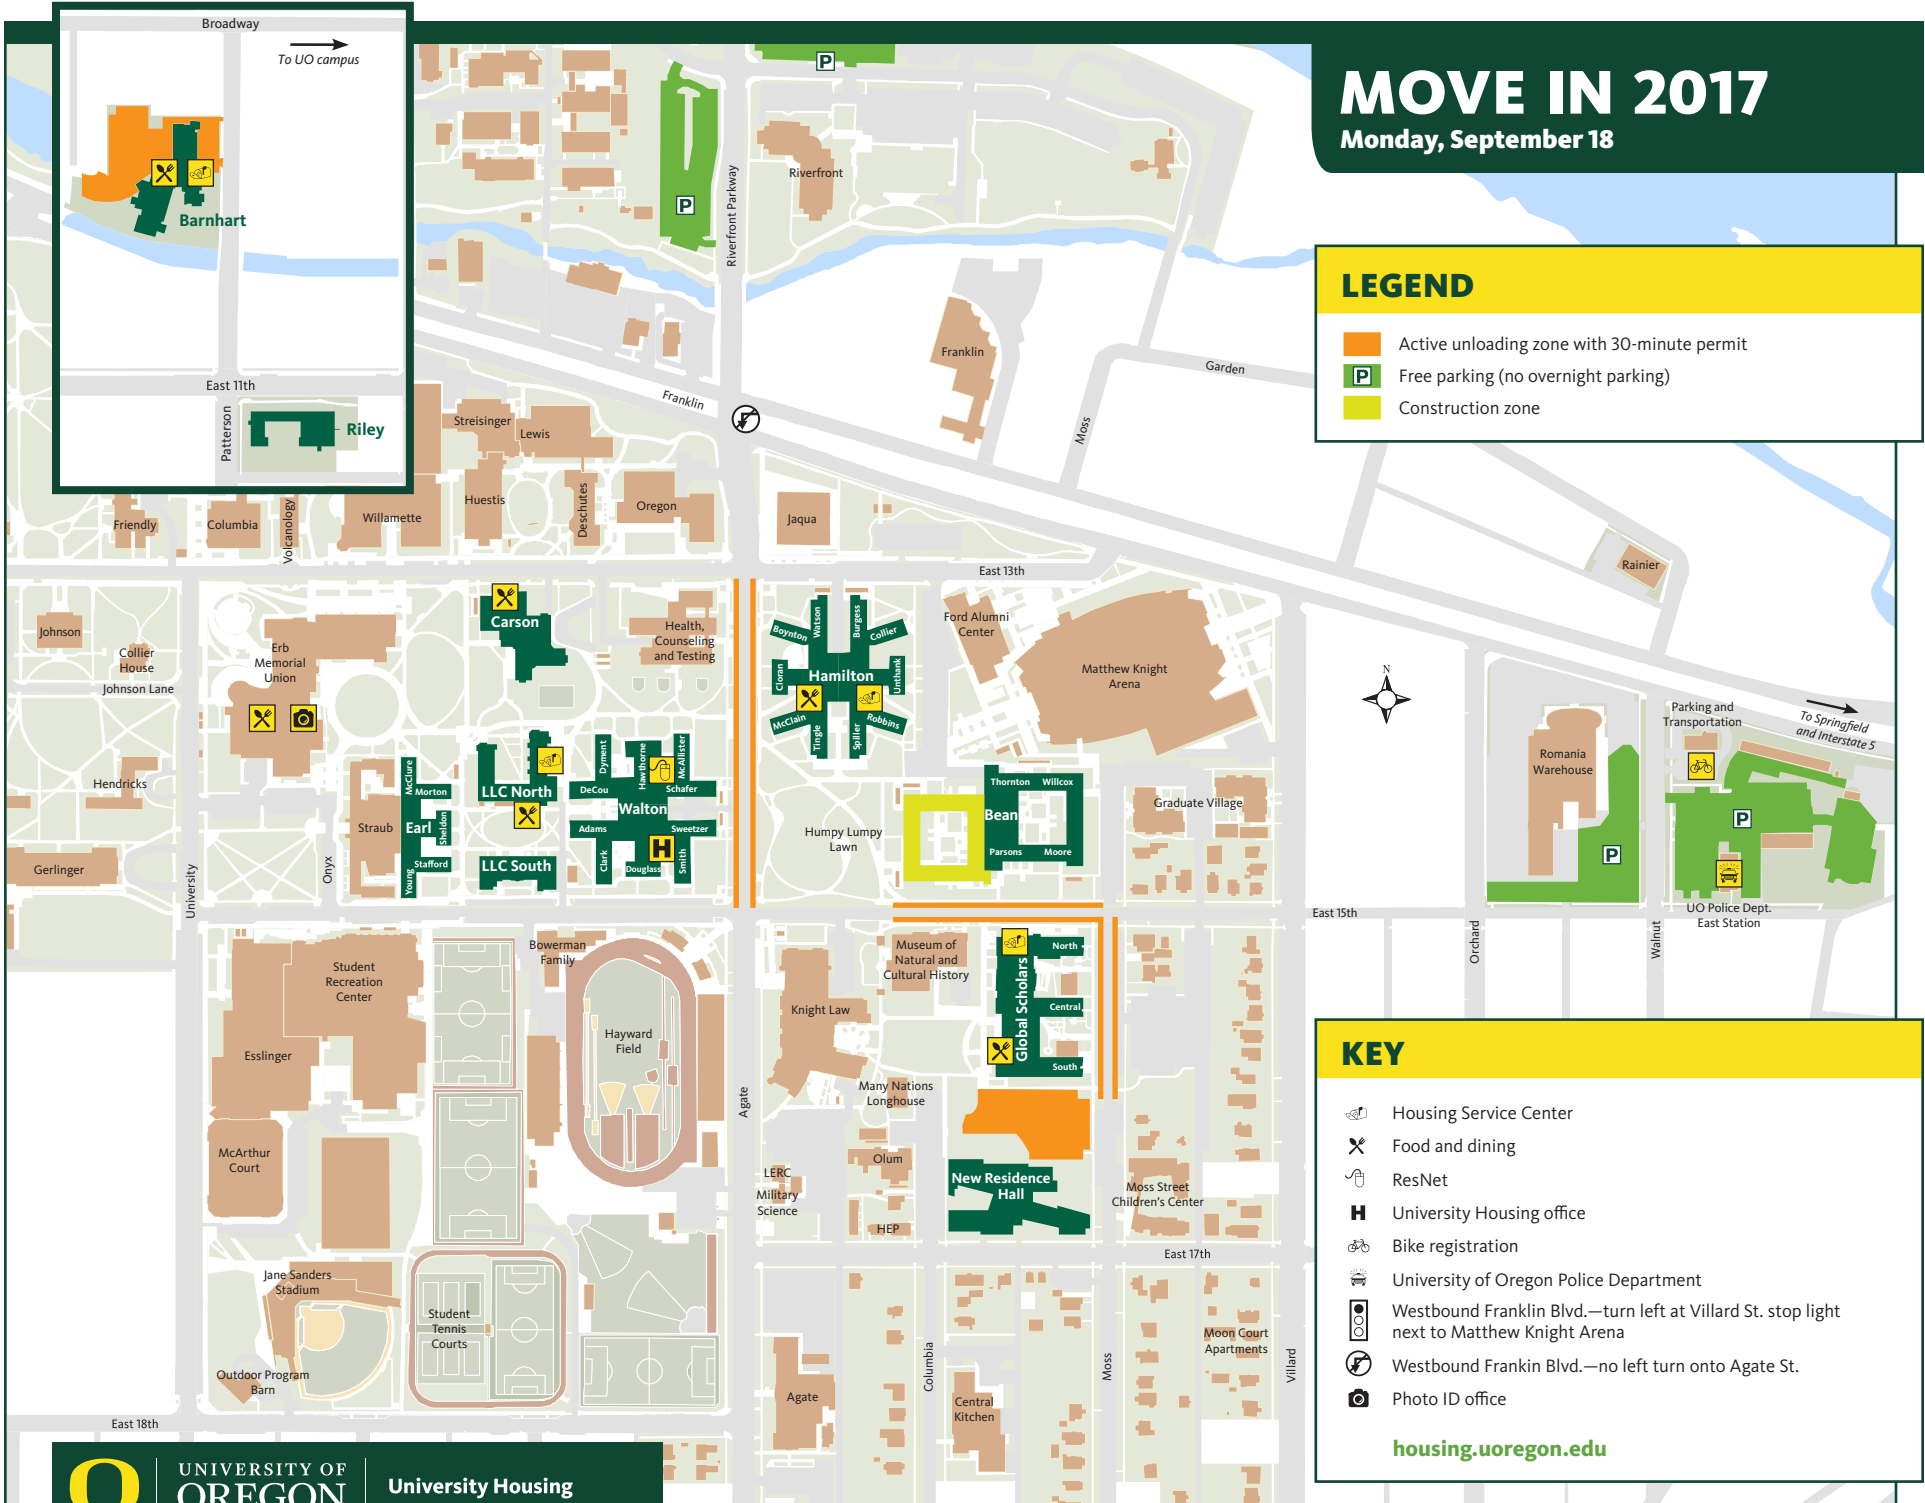

MOVE IN 2017

Monday, September 18

LEGEND

- Active unloading zone with 30-minute permit
- Free parking (no overnight parking)
- Construction zone

KEY

- Housing Service Center
- Food and dining
- ResNet
- University Housing office
- Bike registration
- University of Oregon Police Department
- Westbound Franklin Blvd.—turn left at Villard St. stop light next to Matthew Knight Arena
- Westbound Franklin Blvd.—no left turn onto Agate St.
- Photo ID office

housing.uoregon.edu

UNIVERSITY OF OREGON

University Housing