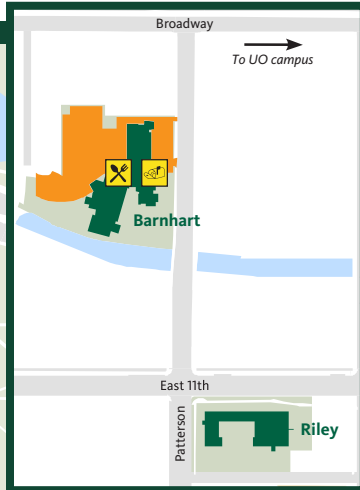

MOVE IN 2017

Monday, September 18

LEGEND

- Active unloading zone with 30-minute permit
- Free parking (no overnight parking)
- Construction zone

KEY

- Housing Service Center
- Food and dining
- ResNet
- University Housing office
- Bike registration
- University of Oregon Police Department
- Westbound Franklin Blvd.—turn left at Villard St. stop light next to Matthew Knight Arena
- Westbound Franklin Blvd.—no left turn onto Agate St.
- Photo ID office

housing.uoregon.edu

UNIVERSITY OF OREGON

University Housing