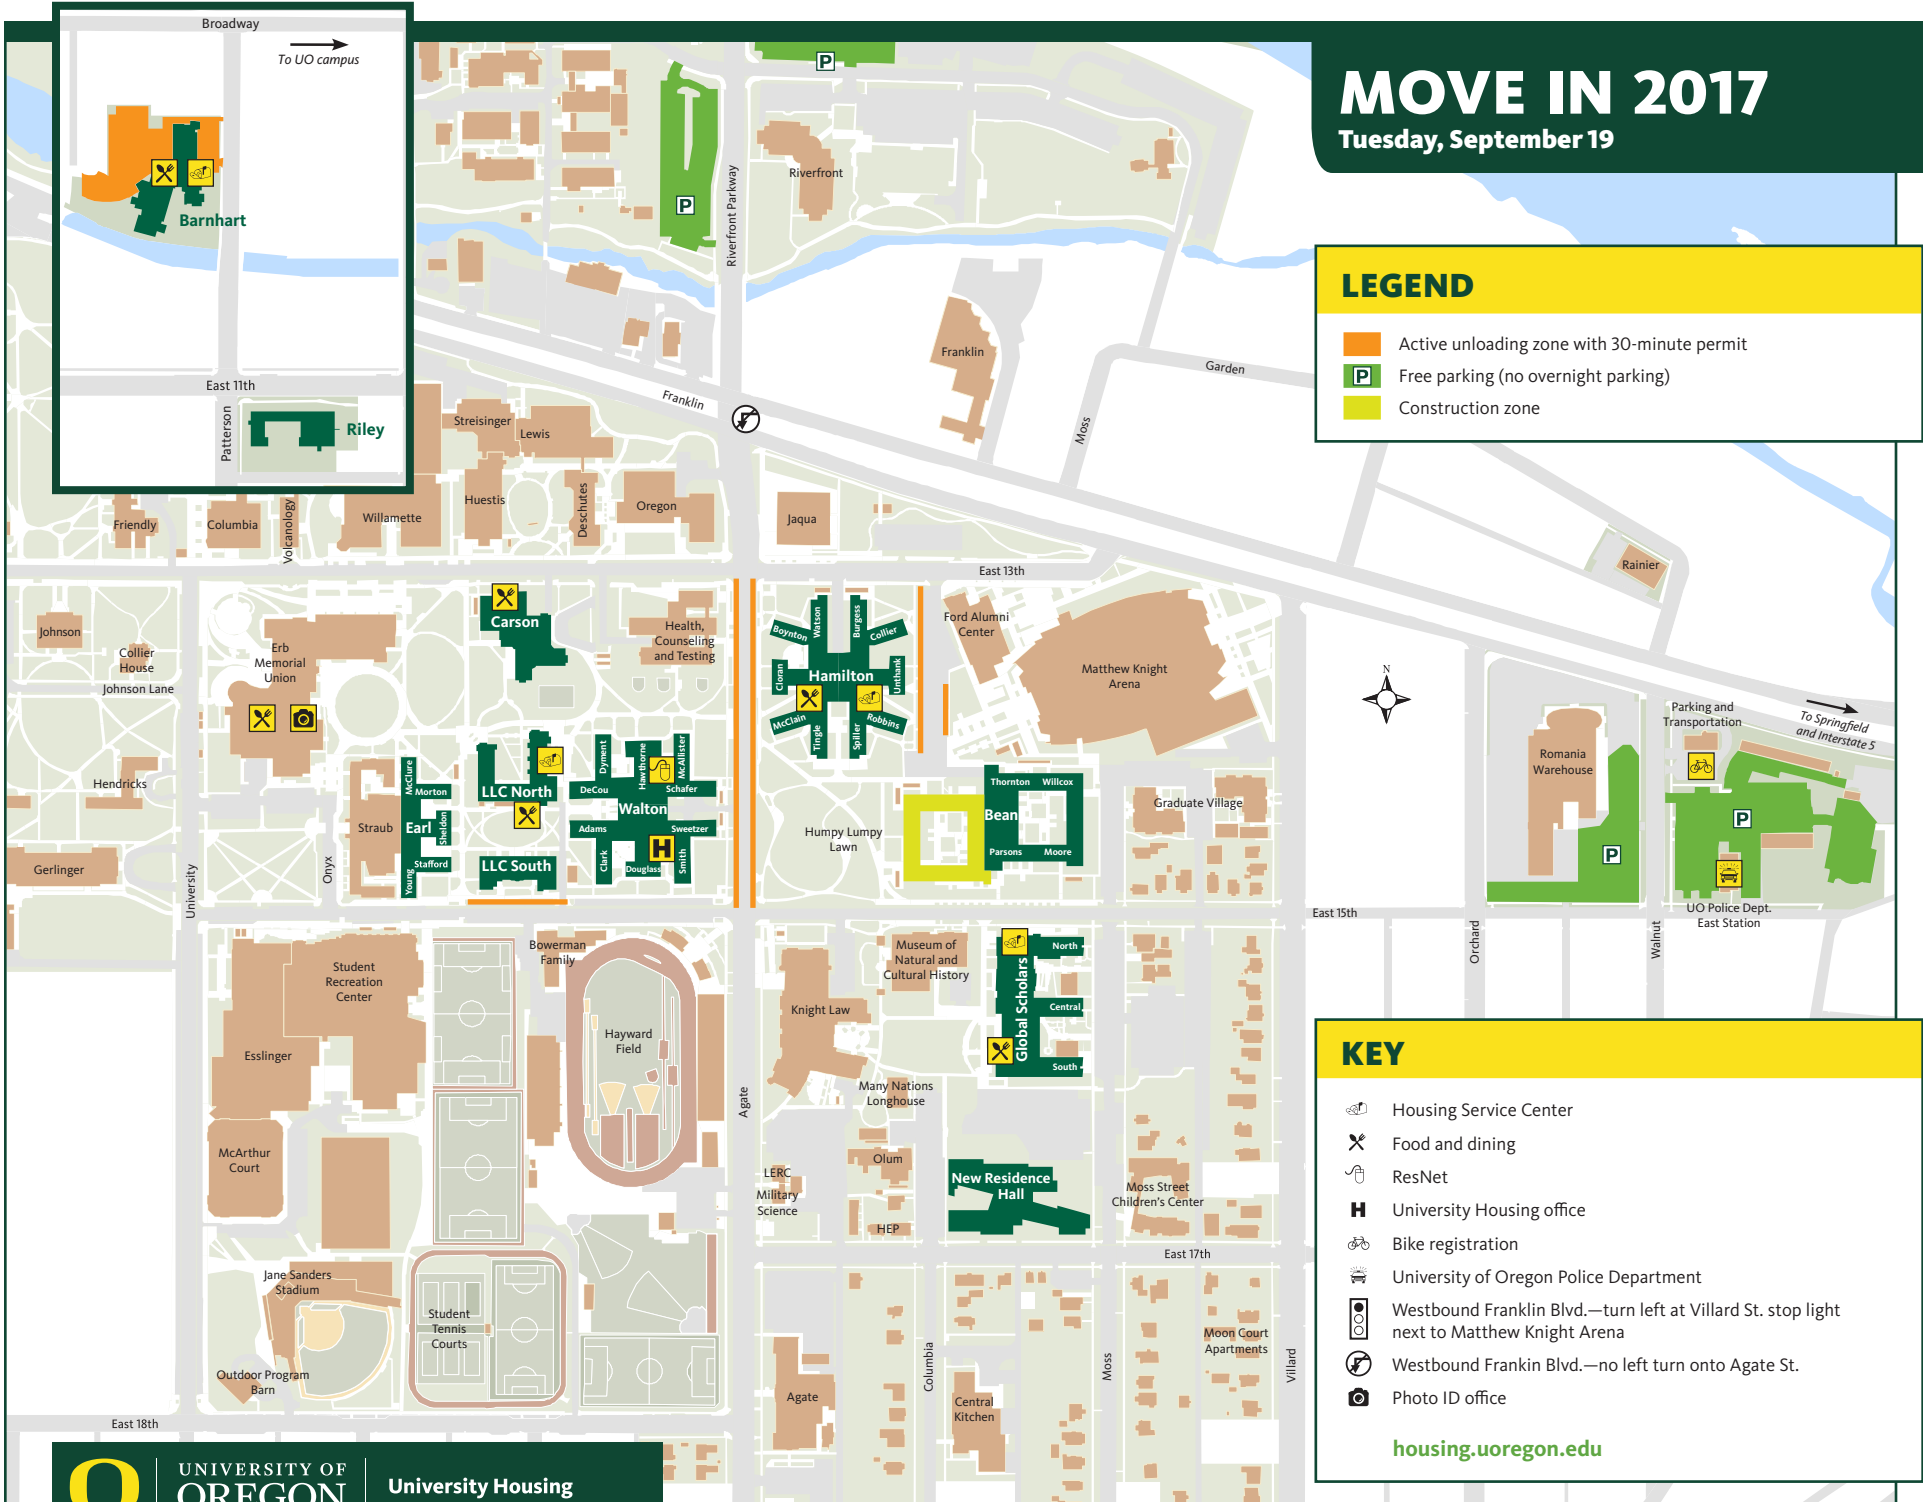

MOVE IN 2017

Tuesday, September 19

LEGEND

- Active unloading zone with 30-minute permit
- P Free parking (no overnight parking)
- Construction zone

KEY

- Housing Service Center
- Food and dining
- ResNet
- University Housing office
- Bike registration
- University of Oregon Police Department
- Westbound Franklin Blvd.—turn left at Villard St. stop light next to Matthew Knight Arena
- Westbound Franklin Blvd.—no left turn onto Agate St.
- Photo ID office