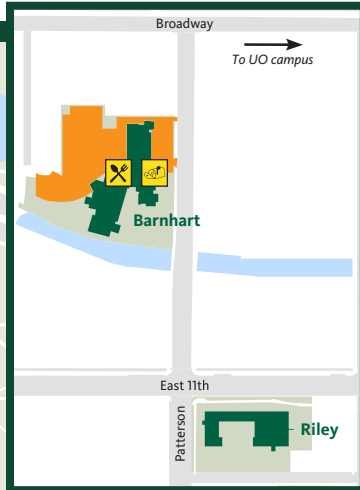

MOVE IN 2017

Tuesday, September 19

LEGEND

- Active unloading zone with 30-minute permit
- P Free parking (no overnight parking)
- Construction zone

KEY

- Housing Service Center
- Food and dining
- ResNet
- University Housing office
- Bike registration
- University of Oregon Police Department
- Westbound Franklin Blvd.—turn left at Villard St. stop light next to Matthew Knight Arena
- Westbound Franklin Blvd.—no left turn onto Agate St.
- Photo ID office