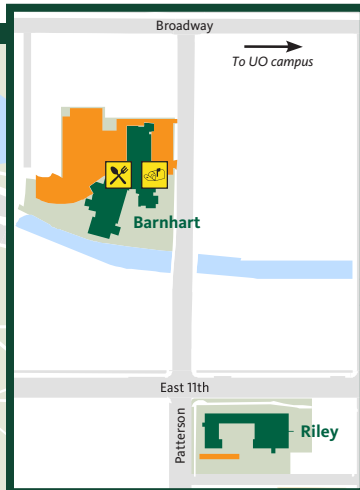

MOVE IN 2017

Wednesday, September 20

LEGEND

- Active unloading zone with 30-minute permit
- Free parking (no overnight parking)
- Construction zone

KEY

- Check-in table
- Housing Service Center
- Food and dining
- ResNet
- University Housing office
- Bike registration
- University of Oregon Police Department
- Westbound Franklin Blvd.—turn left at Villard St. stop light next to Matthew Knight Arena
- Westbound Franklin Blvd.—no left turn onto Agate St.
- Photo ID office

housing.uoregon.edu

UNIVERSITY OF OREGON

University Housing