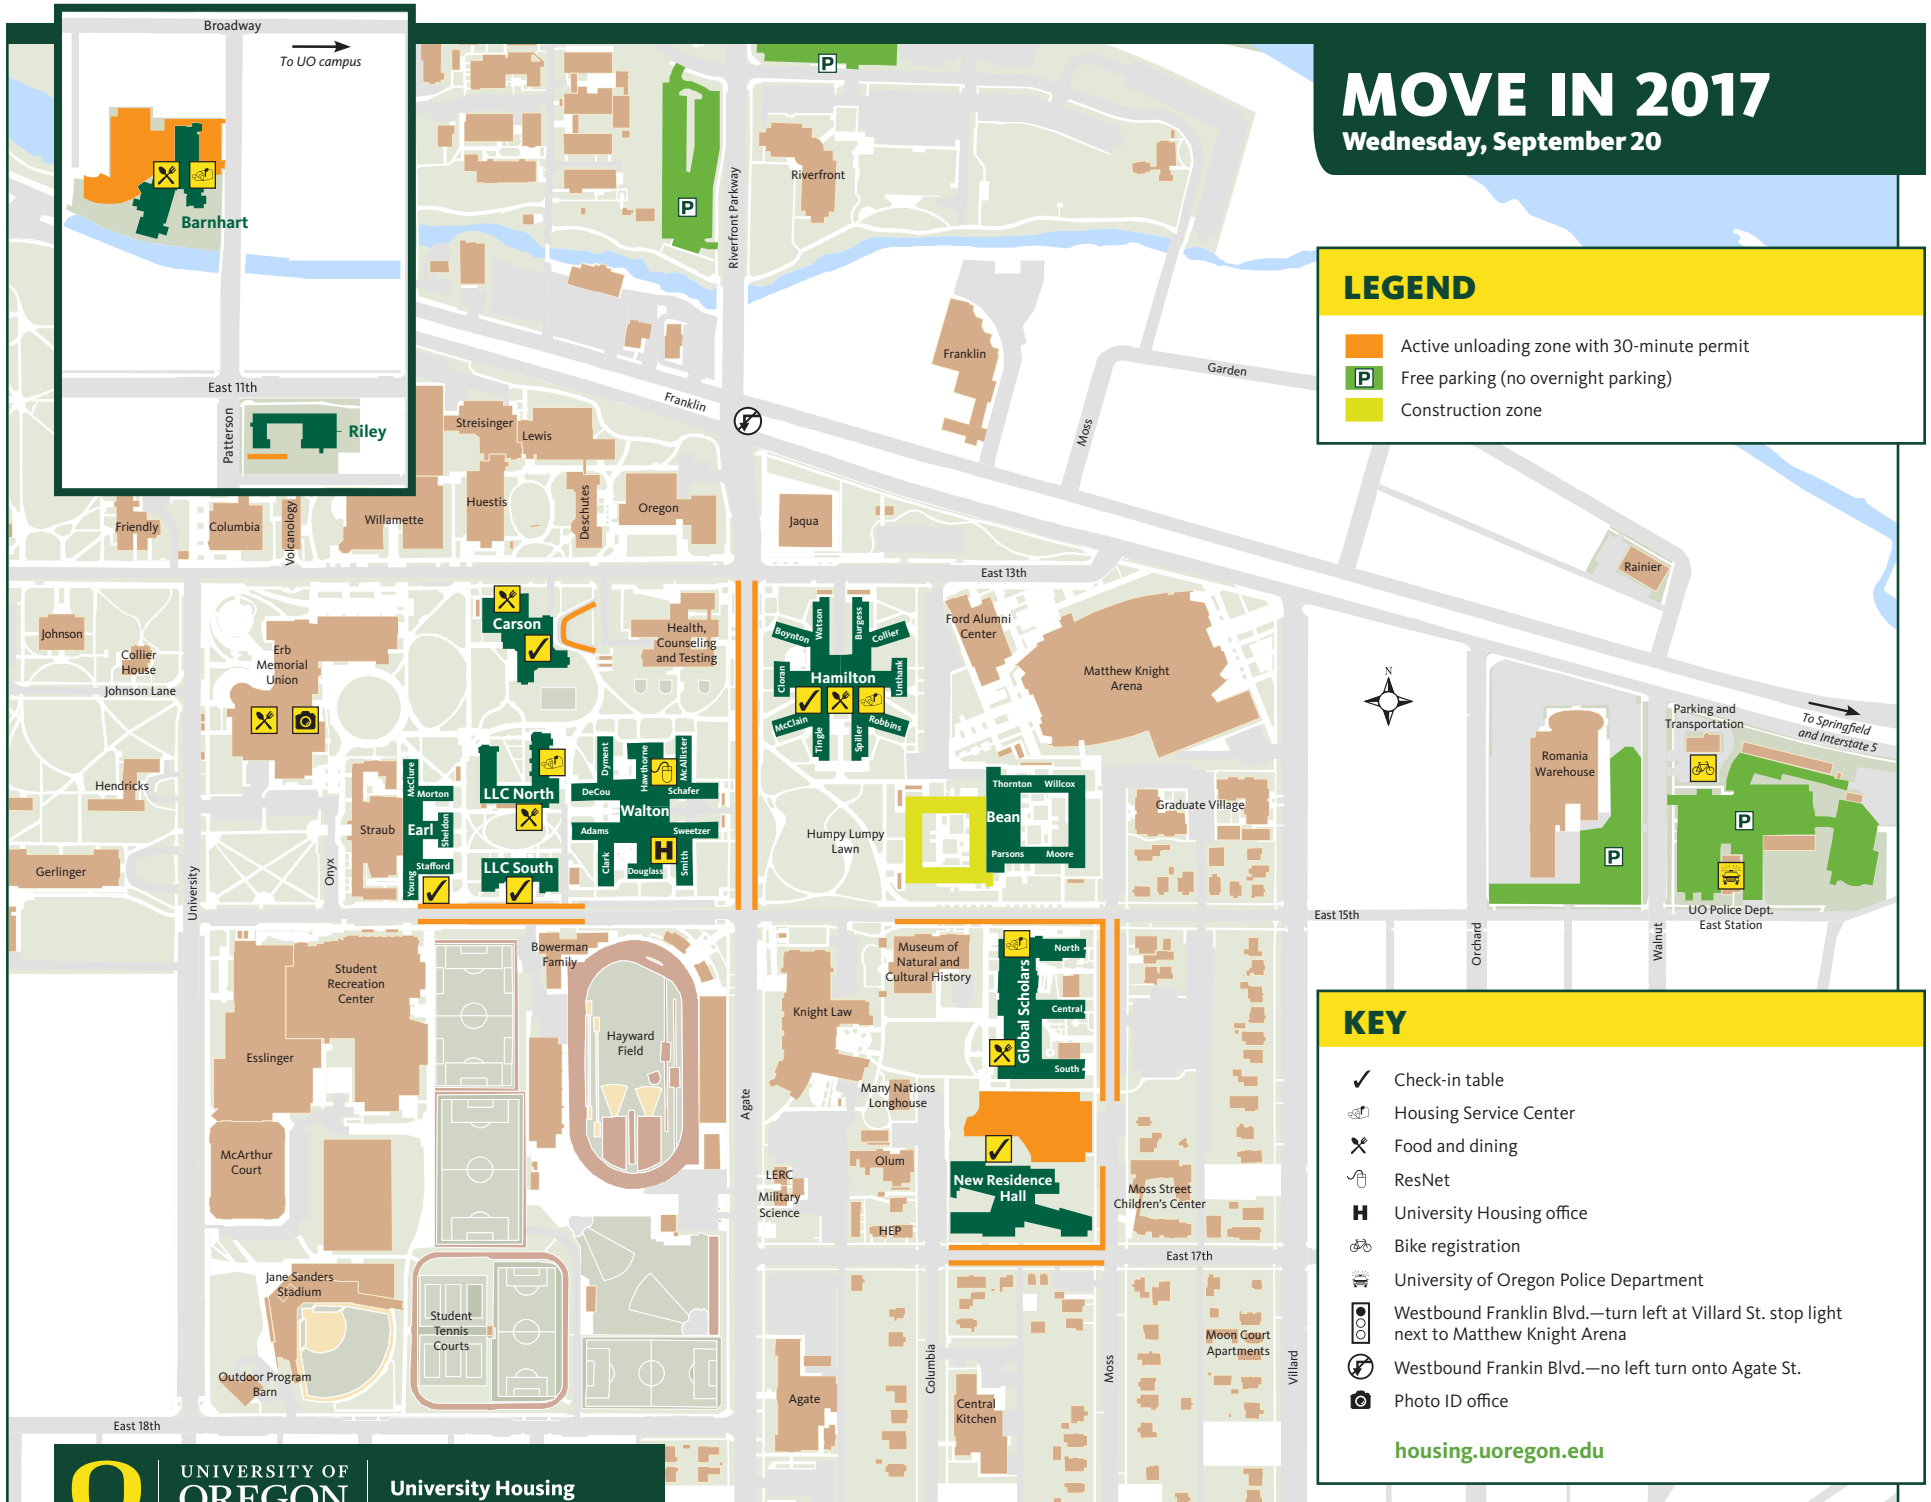

MOVE IN 2017

Wednesday, September 20

LEGEND

- Active unloading zone with 30-minute permit
- Free parking (no overnight parking)
- Construction zone

KEY

- Check-in table
- Housing Service Center
- Food and dining
- ResNet
- University Housing office
- Bike registration
- University of Oregon Police Department
- Westbound Franklin Blvd.—turn left at Villard St. stop light next to Matthew Knight Arena
- Westbound Franklin Blvd.—no left turn onto Agate St.
- Photo ID office

housing.uoregon.edu

UNIVERSITY OF OREGON

University Housing